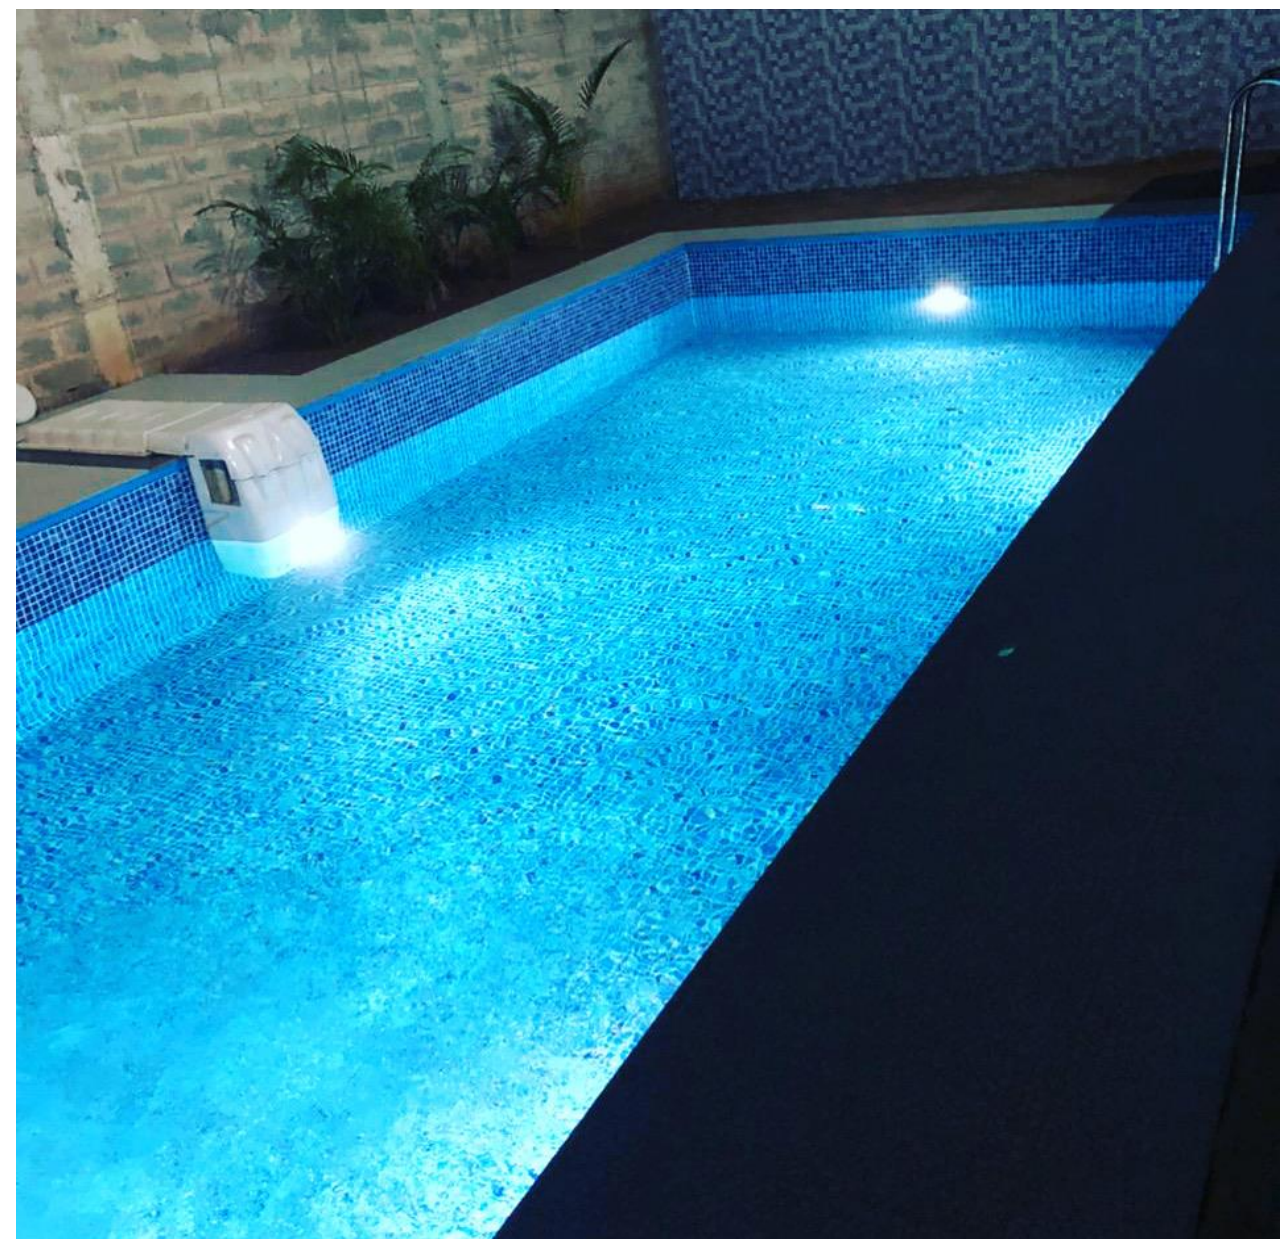

North India: Arrdev House, SP 31, Sector-130, NOIDA 201304 (UP)

South India: C6, 165, ECR, Injambakkam, Chennai-600115 (TN)

Ph: North: 8700605929, West: 9625299466, South: 9738594049 South: 9884141423, Export & Dealership: +91- 9810101913

www.Arrdevpools.com, www.wetfitaquagym.com www.theswimmingpool.in, <https://youtube.com/@ArrdevPools>

arrdev pools