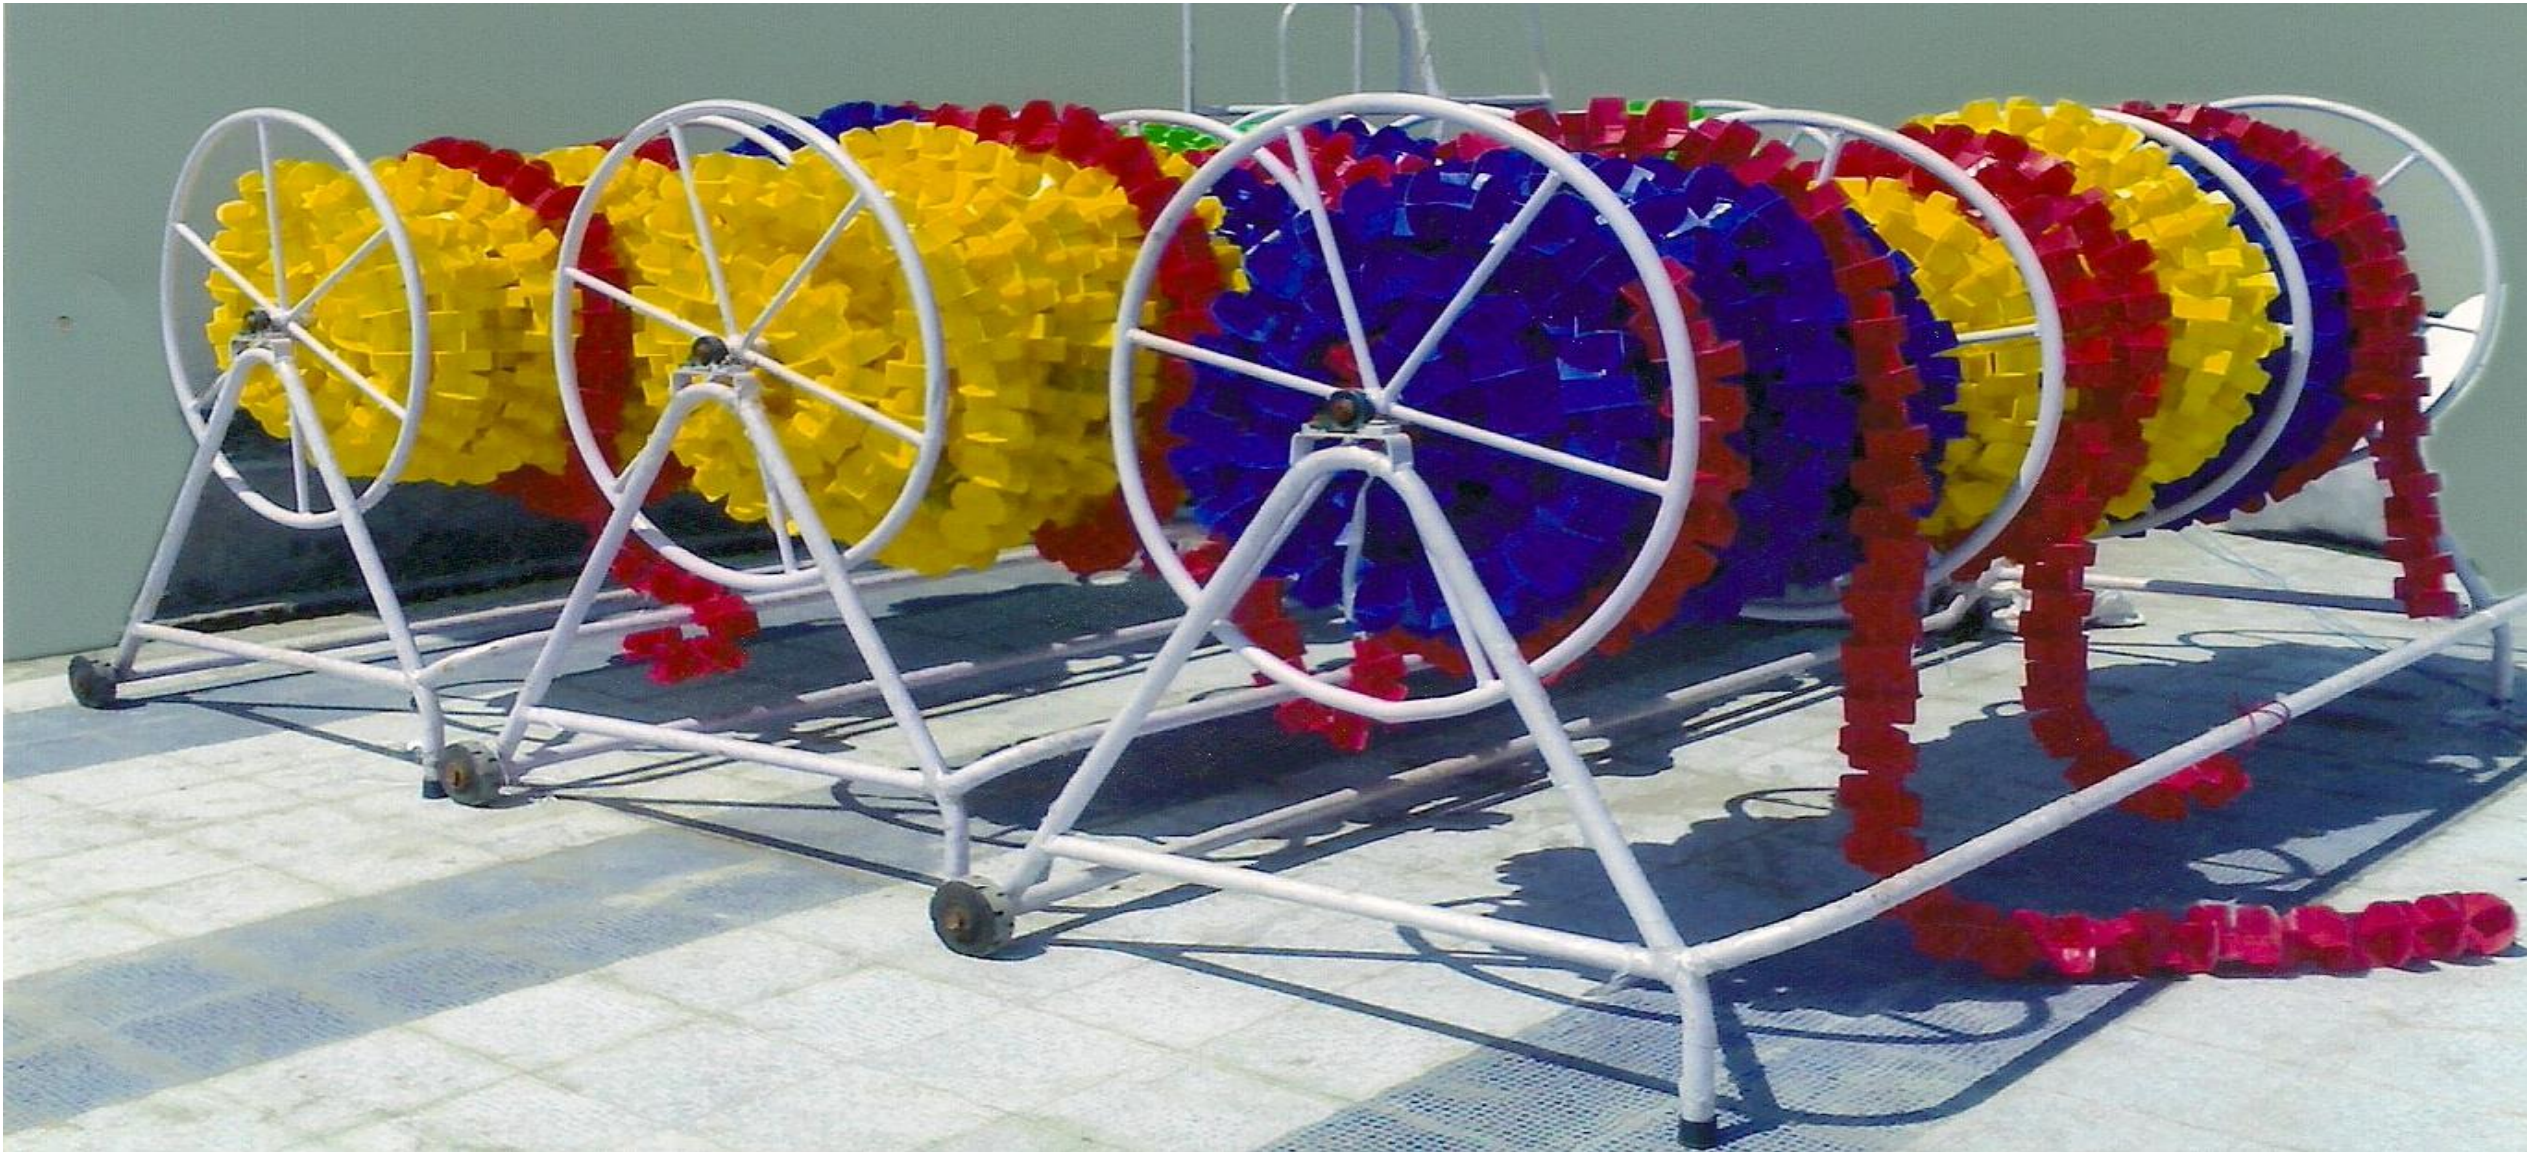

SWIMMING POOL FLOATING LANES

North India: Arrdev House, SP 31, Sector-130, NOIDA 201304 (UP)

South India: C6, 165, ECR, Injambakkam, Chennai-600115 (TN)

Ph: North: 8700605929, West: 9625299466, South: 9738594049 South: 9884141423, Export & Dealership: +91- 9810101913

www.Arrdevpools.com, www.wetfitaquagym.com www.theswimmingpool.in, <https://youtube.com/@ArrdevPools>

arrdev pools