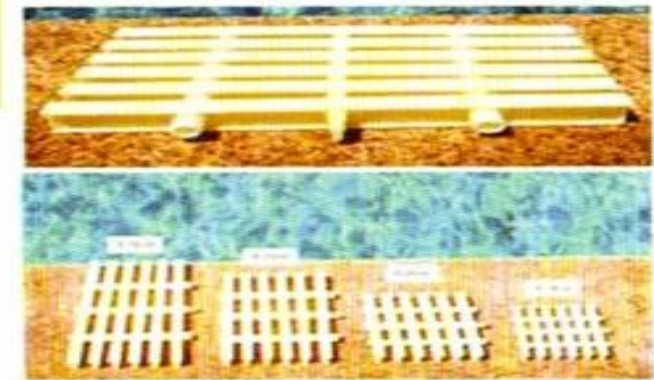

North India: Arrdev House, SP 31, Sector-130, NOIDA 201304 (UP)

South India: C6, 165, ECR, Injambakkam, Chennai-600115 (TN)

Ph:North:8700605929, West:9625299466, South:9738594049 South:9884141423, Export & Dealership:+91- 9810101913

www.Arrdevpools.com, www.wetfitaquagym.com www.theswimmingpool.in, <https://youtube.com/@ArrdevPools>

arrdev pools