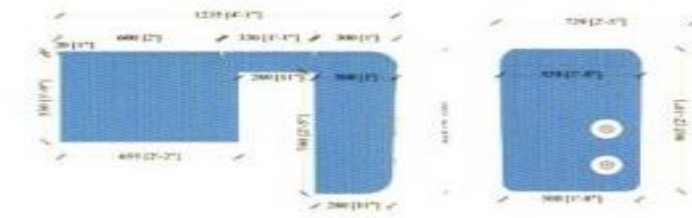

Pipe Less Filter: Every swimming pool need water & for that to filter we need water filtration system. The dust enter in swimming pool are get cleaned by filter which settled on floor or dissolved in water which can not be seen with naked eye.

First medium is needed to clean the impurity from water and this is done by 3-4 kind of mediums 1. Sand 2. Cartridge, 3. DE and 4. Filter bag.

Second is the chemical composition of the water which make dust or impurity to settle down and also work for biological system of swimming pool. The alum and acid are added to keep the ph level of water ie 7.6 unit.

Third is to control the biological impurities of water. Water will spoiled after 3-4 days. So to keep water clean we need the disinfectants which are mostly Chlorine or Bromine and to keep the low level we may use ozone or UV disinfectant.

The entire principal of swimming pool water treatment revolved around above factors and we need to control them with various machines and filters.

In all of above process the cost of chemicals are high along with electrical power consumption. In sand filtration system we had to do back washing and that process throw the water and chlorine of swimming pool and new chlorine is to be added every time we do the back wash. So we waste water and chemical both.

In Pipeless filters we do not waste water & so maintenance cost is very low.