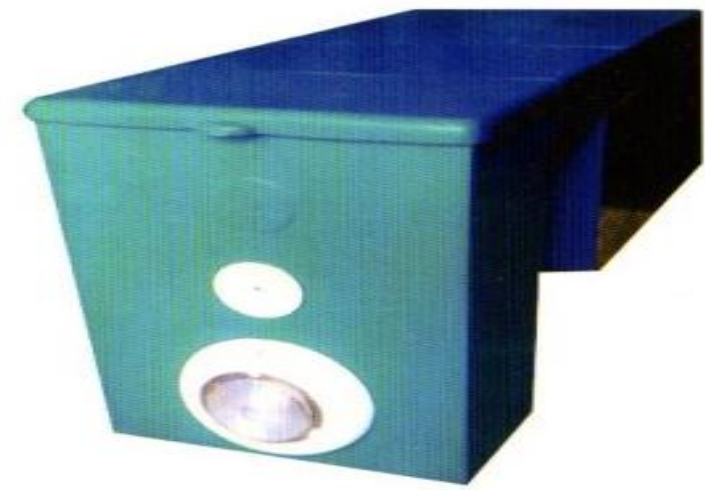

In Pipeless filters we do not waste water & so maintenance cost is very low.

MINI PIPELESS FILTER

One filter good for pool size upto : 20x20 x 4 ft (400 sq. ft.)

Model No: AF- MINI -F-50

Patented Design

- Pipe less Filter of Capacity 5500liters/hour.
- One ½ hp motored pump.
- One CF-50 model filters with cartridge.
- 25 micron filtration with 4.2 sq meter surface area of filter.Under water light of 100w/12V