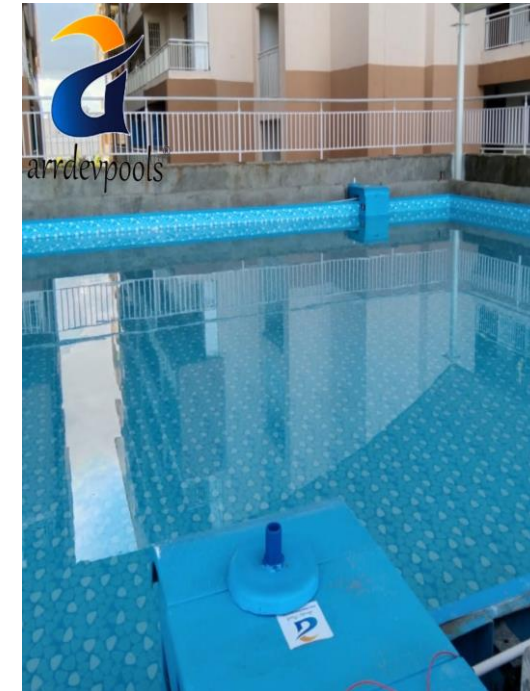

SWIMMING POOL FILTRATION SYSTEM

❖ MODERN PIPELESS FILTERS (PATENTED) & CONVENTIONAL SAND FILTRATION SYSTEM

North India: Arrdev House, SP 31, Sector-130, NOIDA 201304 (UP)

South India: C6, 165, ECR, Injambakkam, Chennai-600115 (TN)