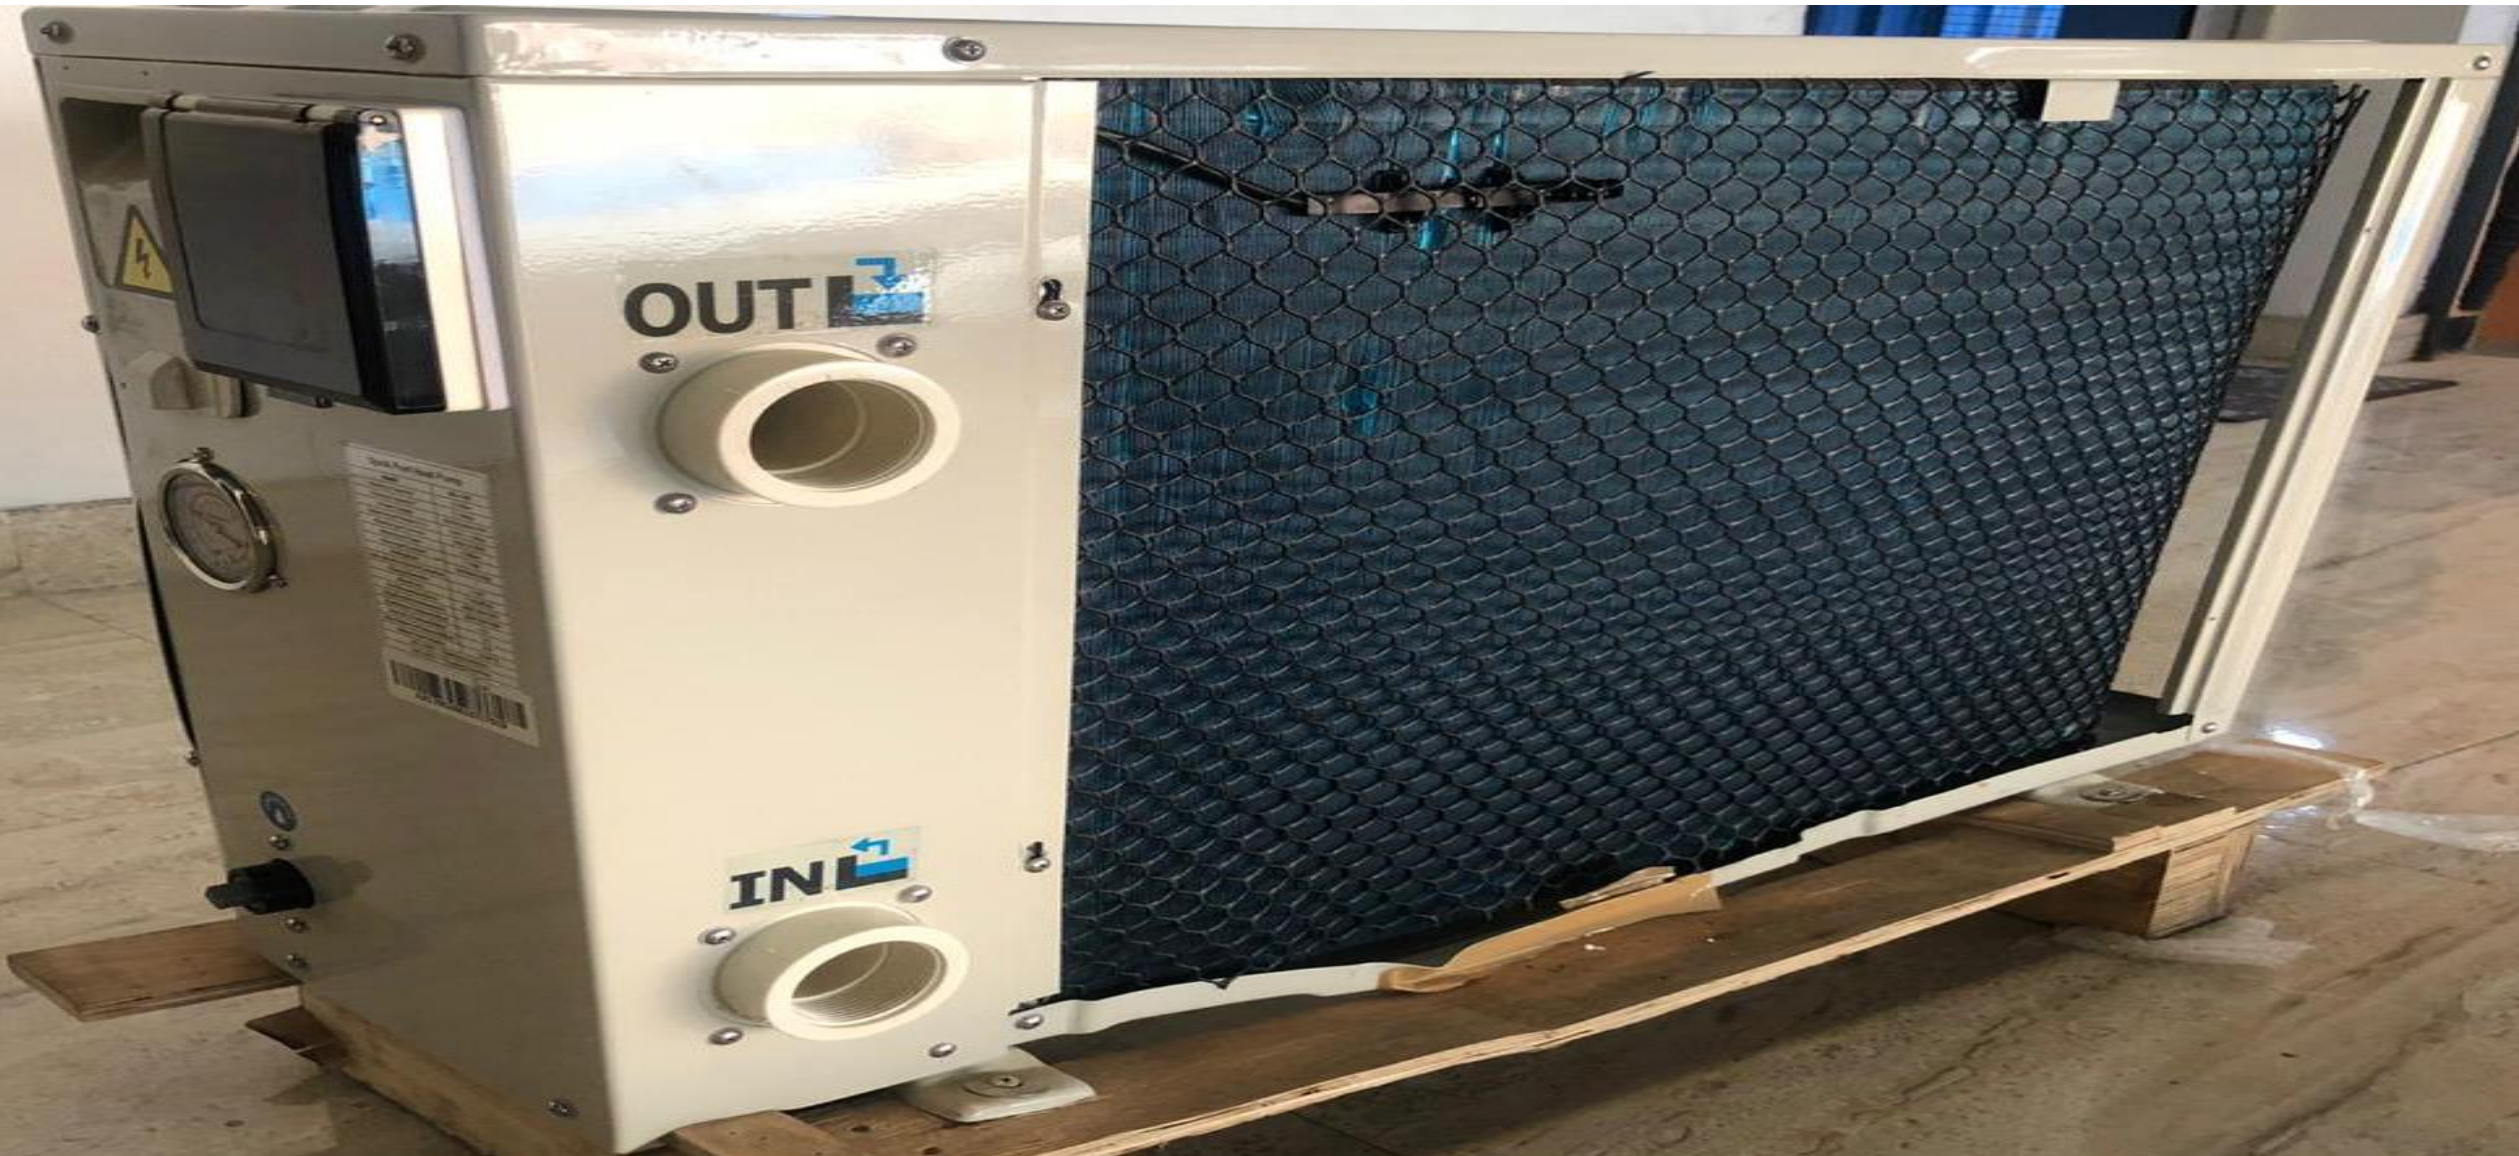

HEAT PUMP FOR WATER HEATING

North India: Arrdev House, SP 31, Sector-130, NOIDA 201304 (UP)

South India: C6, 165, ECR, Injambakkam, Chennai-600115 (TN)

Ph: North: 8700605929, West: 9625299466, South: 9738594049 South: 9884141423, Export & Dealership: +91- 9810101913

www.Arrdevpools.com, www.wetfitaquagym.com www.theswimmingpool.in, <https://youtube.com/@ArrdevPools>