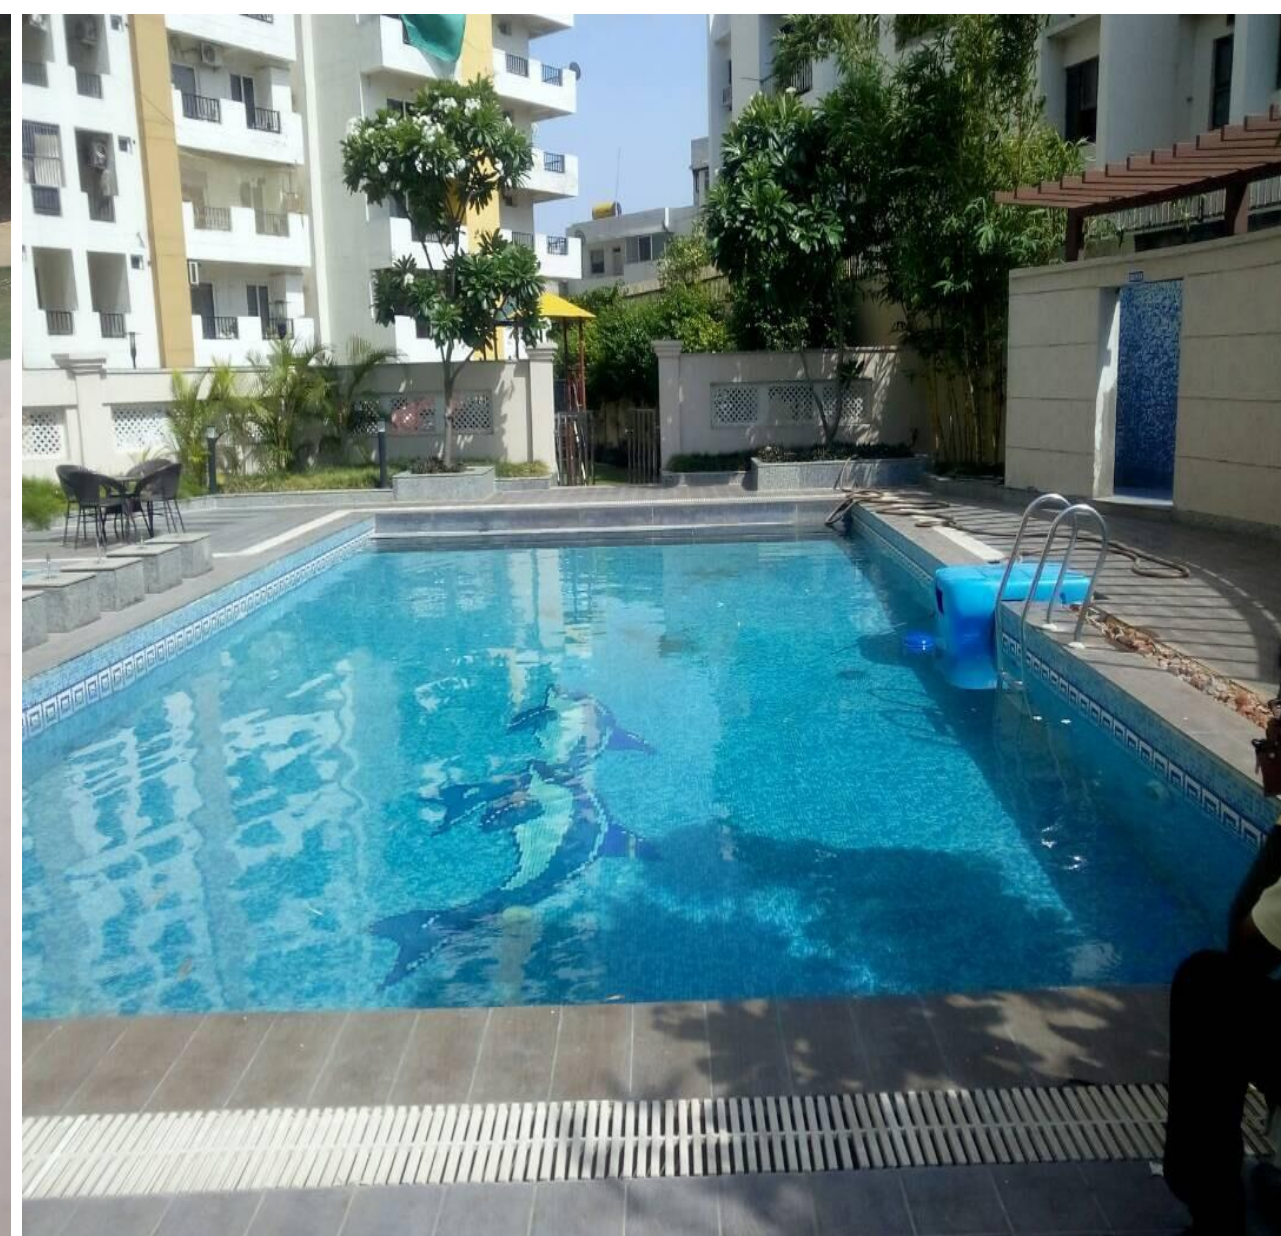

North India: Arrdev House, SP 31, Sector-130, NOIDA 201304 (UP)

South India: C6, 165, ECR, Injambakkam, Chennai-600115 (TN)

Ph: North: 8700605929, West: 9625299466, South: 9738594049 South: 9884141423, Export & Dealership: +91- 9810101913

www.Arrdevpools.com, www.wetfitaquagym.com www.theswimmingpool.in, <https://youtube.com/@ArrdevPools>

arrdev pools