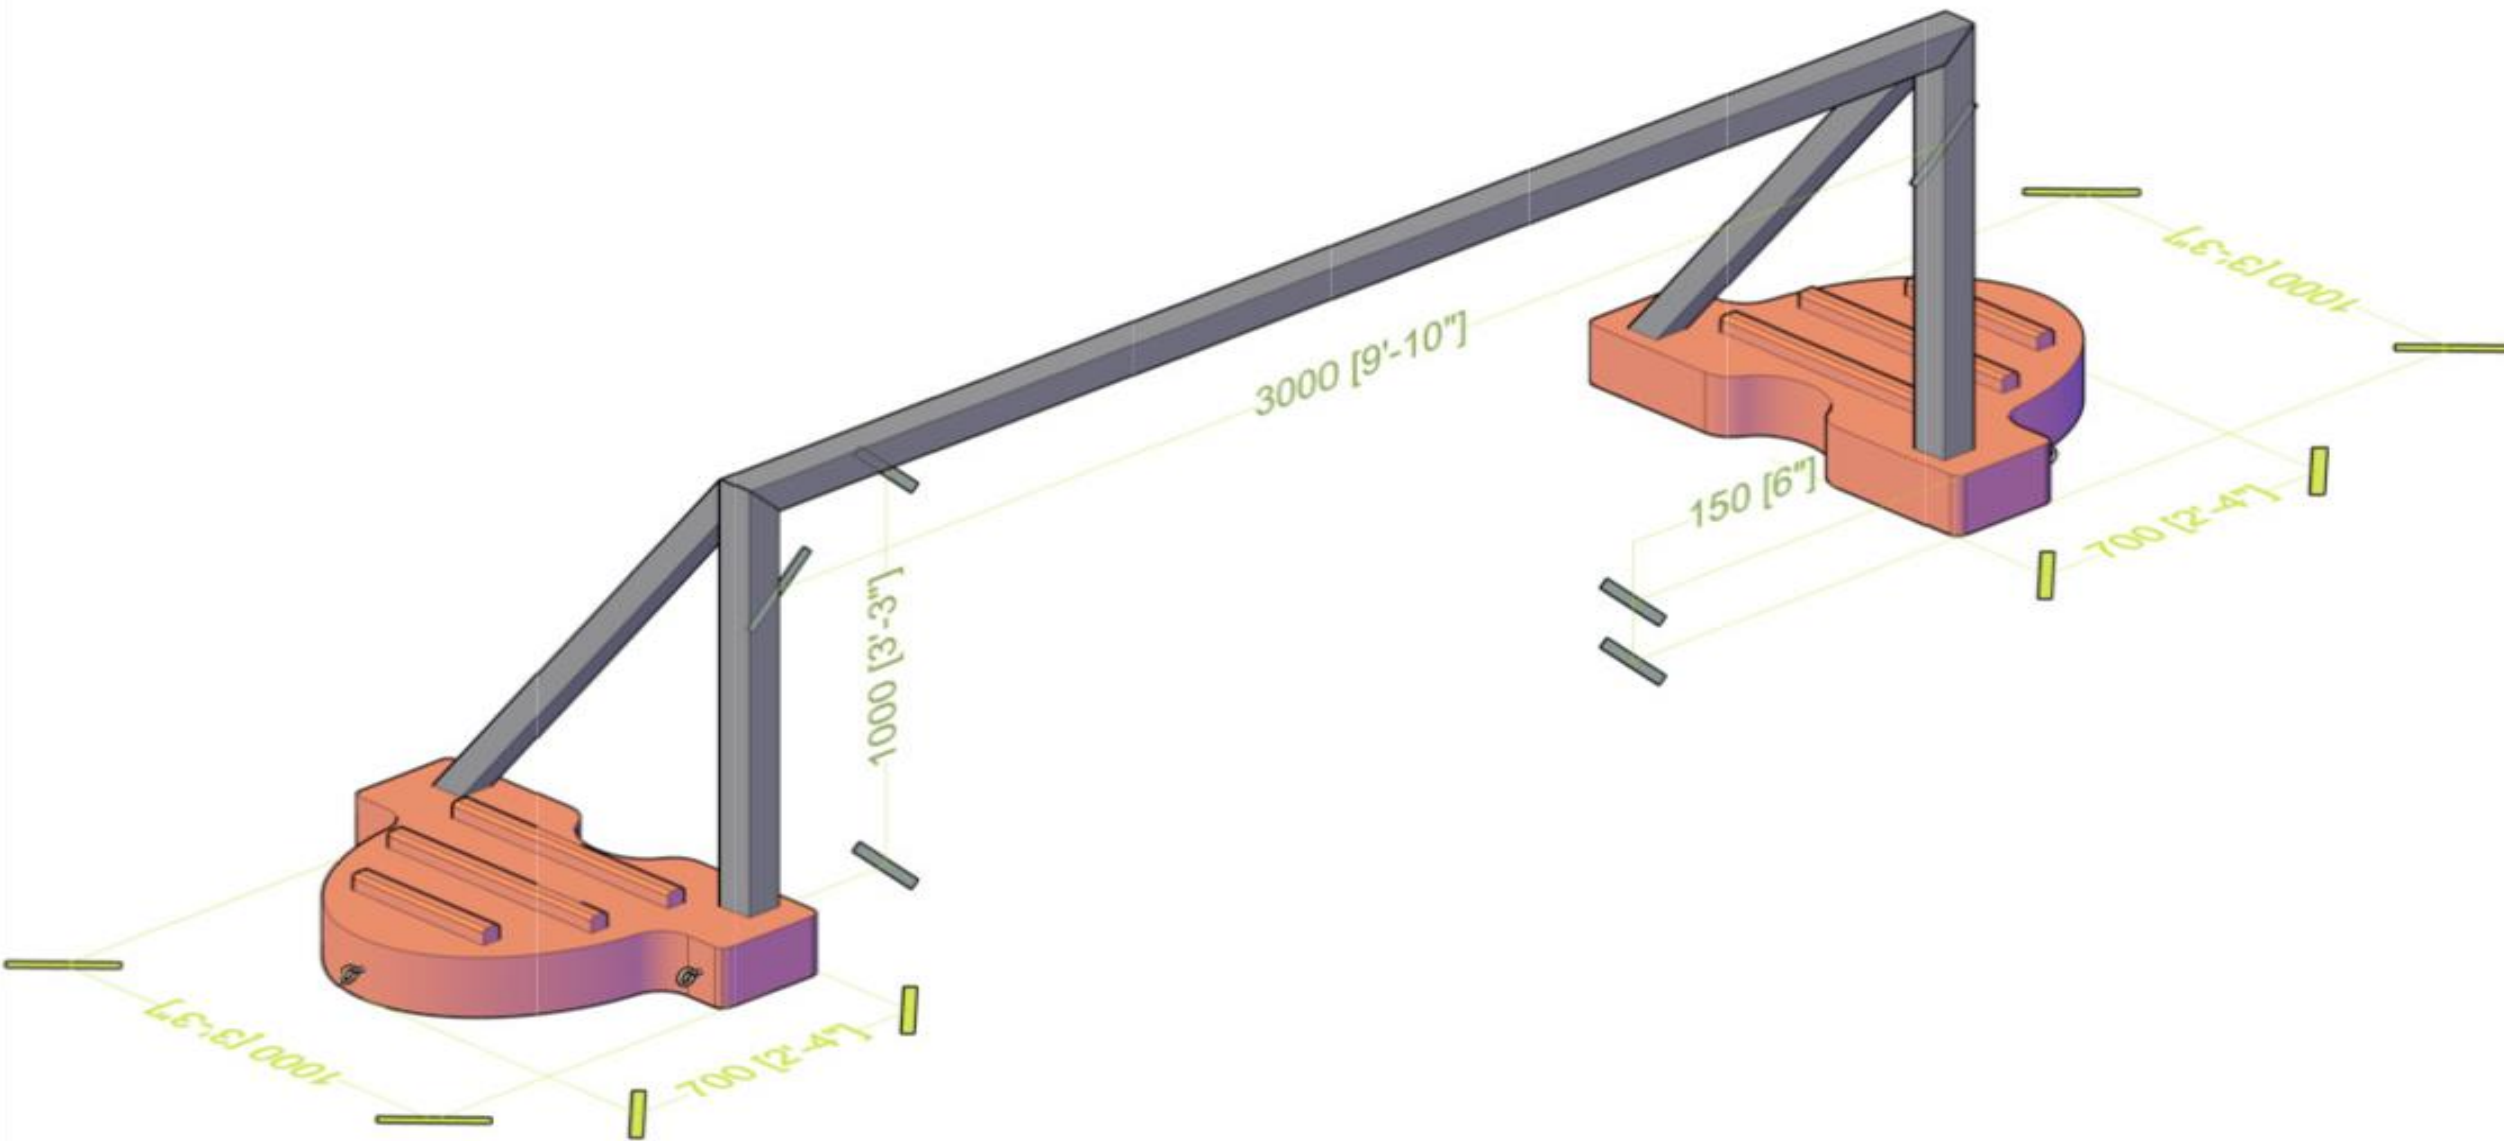

WATER POLO GOAL POST

North India: Arrdev House, SP 31, Sector-130, NOIDA 201304 (UP)

South India: C6, 165, ECR, Injambakkam, Chennai-600115 (TN)

Ph: North: 8700605929, West: 9625299466, South: 9738594049 South: 9884141423, Export & Dealership: +91- 9810101913

www.Arrdevpools.com, www.wetfitaquagym.com www.theswimmingpool.in, <https://youtube.com/@ArrdevPools>

arrdev pools