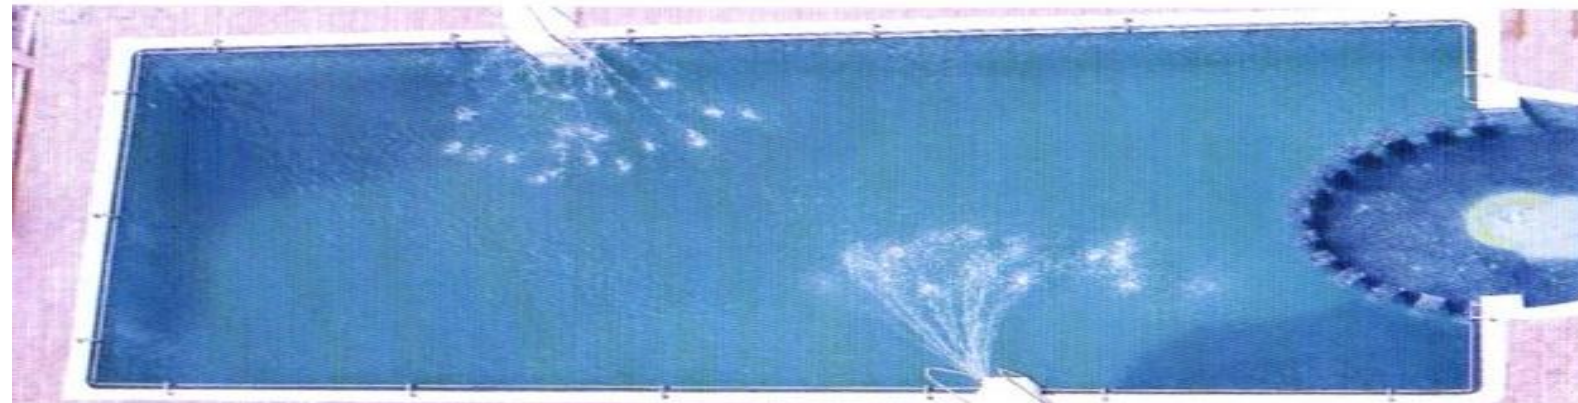

ALL IN ONE SWIMMING POOL PIPELESS FILTER

arrdevpools®

SWIMMING POOL PIPELESS FILTER - COMBO FILTER

Multi Functional Combo Pipeless Filter

This filter is multifunctional pipeless filter have inbuilt ladder, lights and complete electromechanical system.

- Multi-Functional Pipe less Filter (Combo Model) Model : AF-18UniF-75
- Swimming pool surface up to 700 sq ft. (35ft x 20ft x 4 ft) for bigger pool the multiple units are required
- Filtration Capacity 9000 liters/hour. Pump flow rate : 30000 liter/hr.

Make & Features

- One inbuilt ladder three steps.
- One under light 100w/12v with electronic transformer.
- One 1hp motored pump.
- One CF-75 model filters with cartridge, air safety valve and pressure gauge with 0-2kg/cm² working pressure.
- Skimmer is right side with nozzles in front and left side.
- Three stage: a) skimmer/strainer/cartridge Filtration.
- Colors: White/blue or as per requirement (Custom made). Fibre glass is unaffected from chlorine, heat & acids. Side nozzle for aeration and fountain. (Optional)

North India: Arrdev House, SP 31, Sector-130, NOIDA 201304 (UP)

South India: C6, 165, ECR, Injambakkam, Chennai-600115 (TN)

Ph: North: 8700605929, West: 9625299466, South: 9738594049 South: 9884141423, Export & Dealership: +91- 9810101913

www.Arrdevpools.com, www.wetfitaquagym.com www.theswimmingpool.in, <https://youtube.com/@ArrdevPools>

arrdev pools