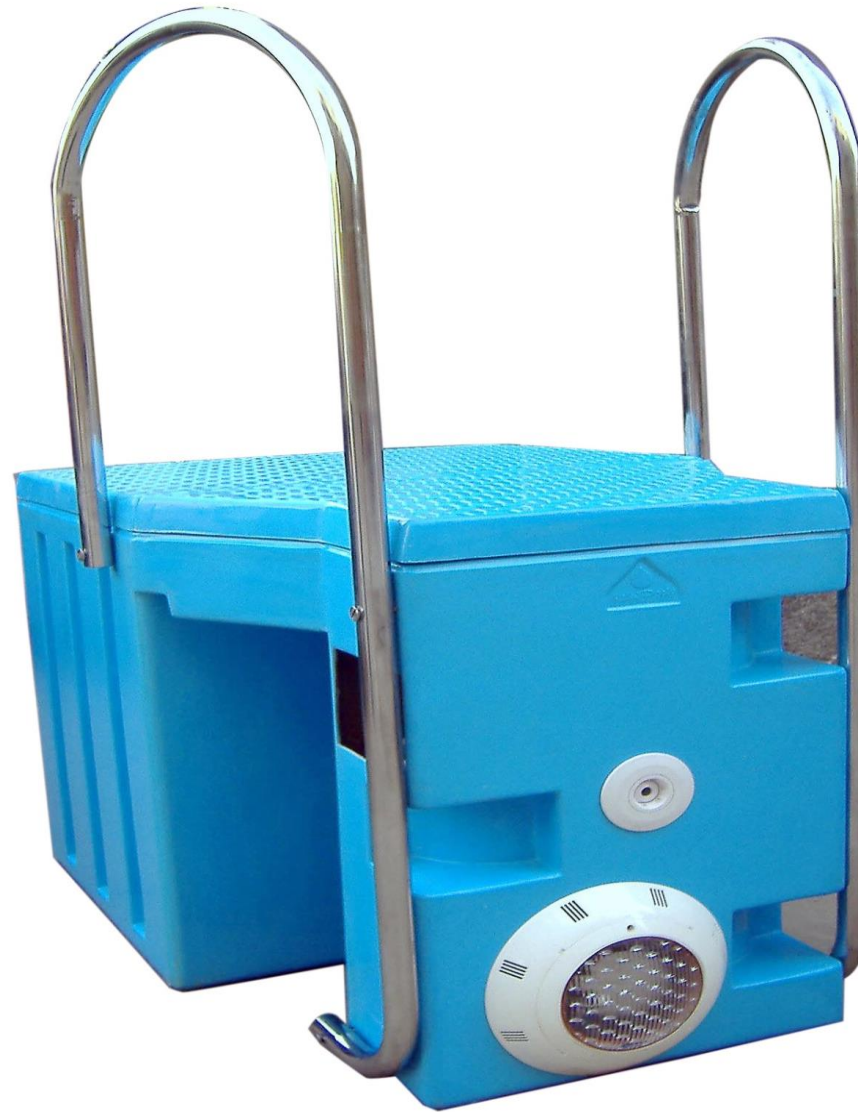

arrdev pools

ALL IN ONE SWIMMING POOL PIPELESS FILTER

- ❖ POOL LADDER,
- ❖ LED LIGHT,
- ❖ WATER FILTER : BAG FILTER 25 MICRON
- ❖ CIRCULATION PUMP : 1 HP
- ❖ FLOW RATE: 8000 LITERS PER HOUR

North India: Arrdev House, SP 31, Sector-130, NOIDA 201304 (UP)