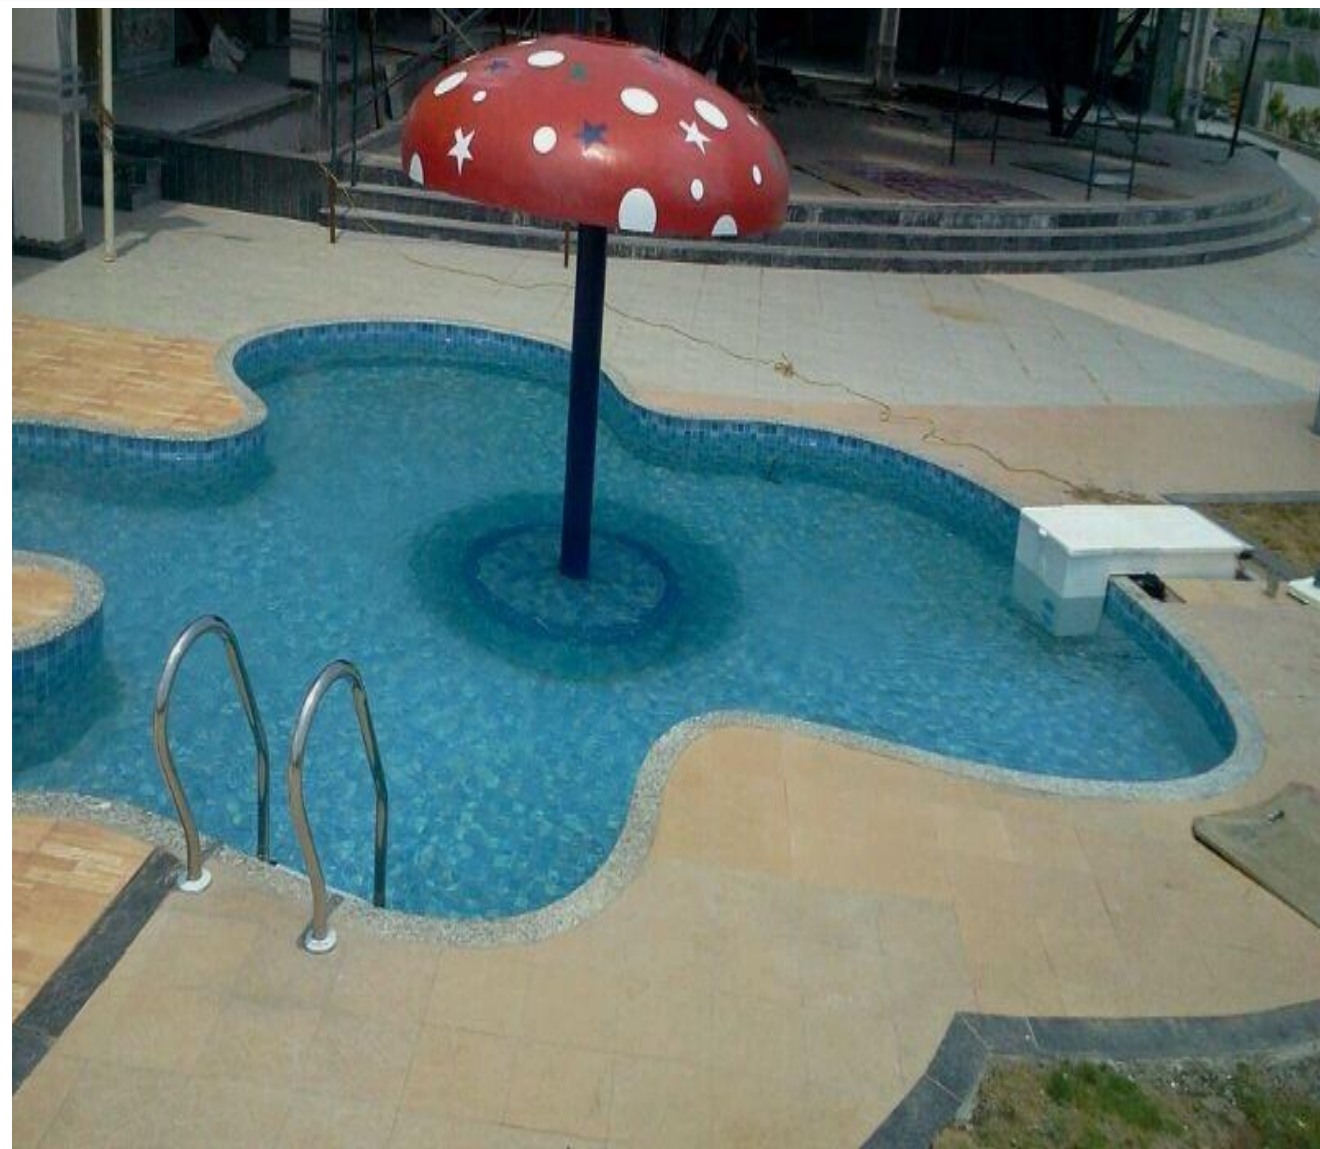

MINI PIPELESS FILTER

North India: Arrdev House, SP 31, Sector-130, NOIDA 201304 (UP)

South India: C6, 165, ECR, Injambakkam, Chennai-600115 (TN)

Ph: North: 8700605929, West: 9625299466, South: 9738594049 South: 9884141423, Export & Dealership: +91- 9810101913

www.Arrdevpools.com, www.wetfitaquagym.com www.theswimmingpool.in, <https://youtube.com/@ArrdevPools>

arrdev pools